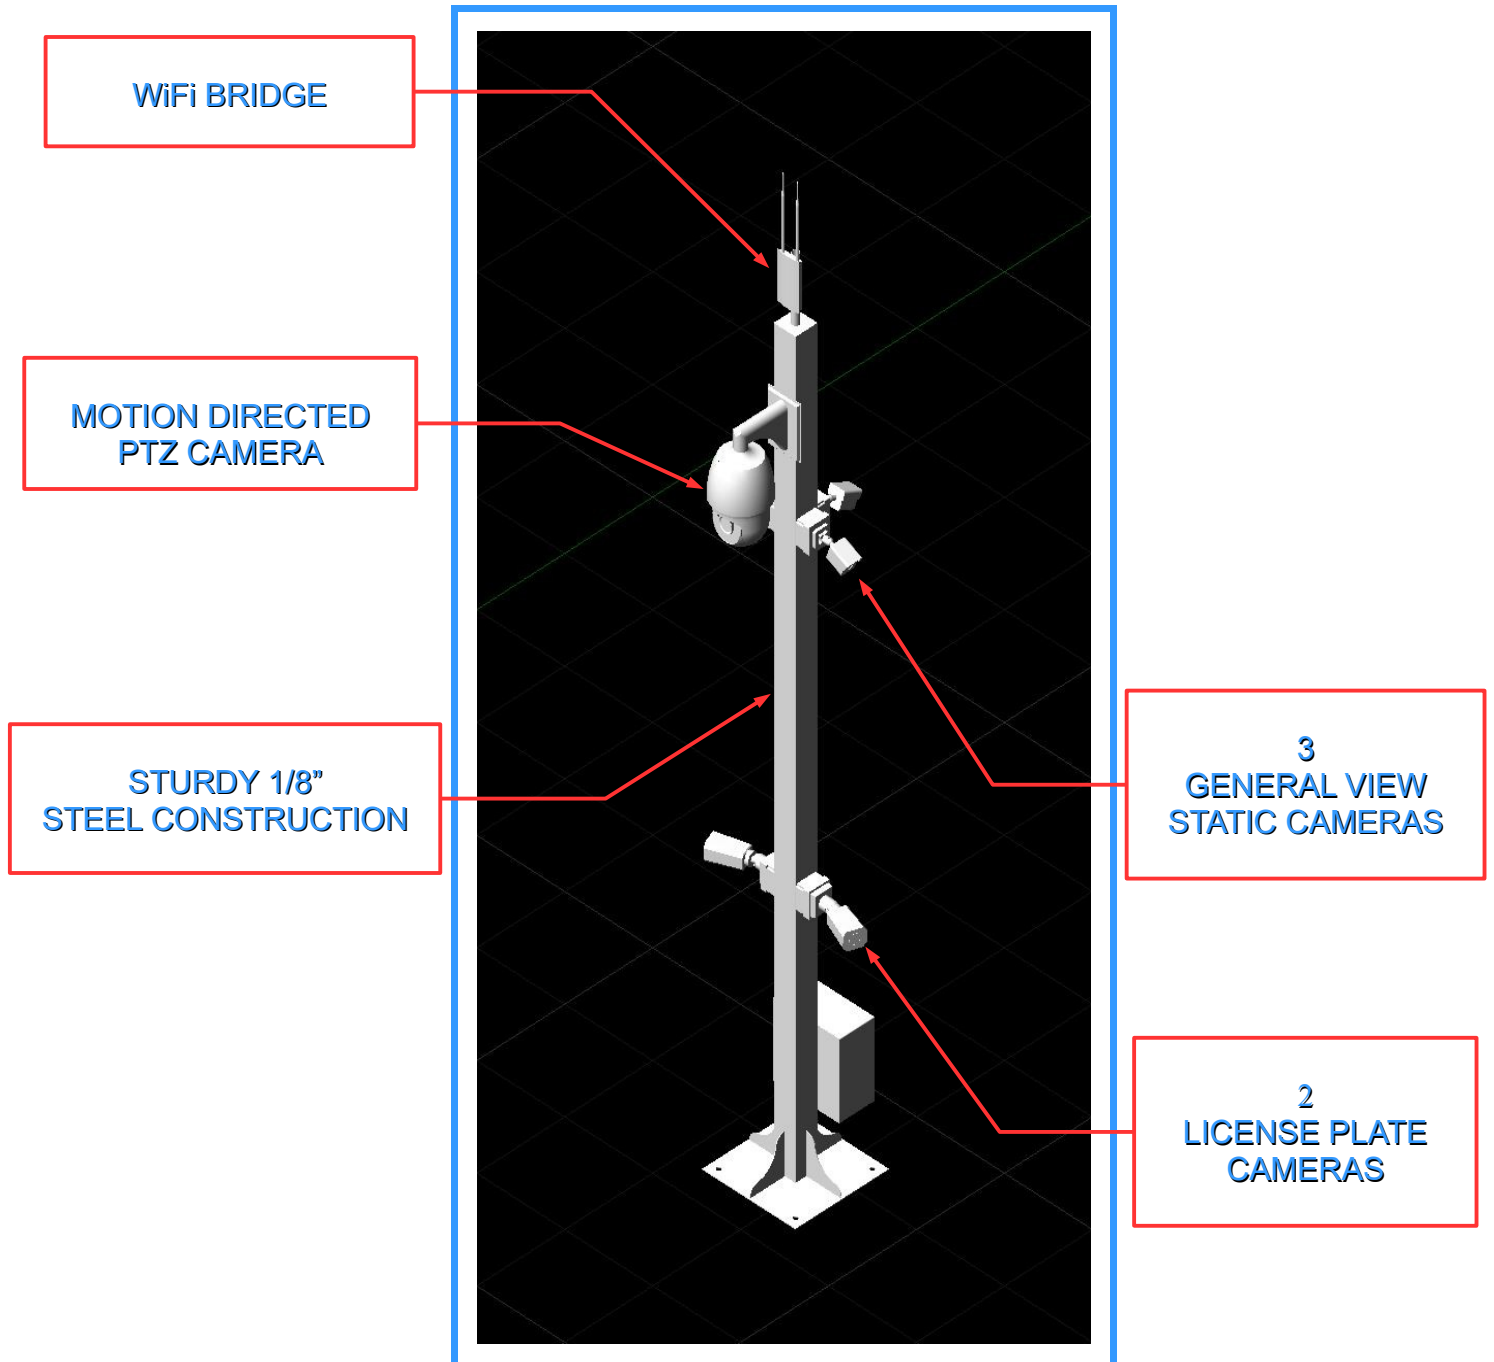

CUSTOM SURVEILLANCE POLE

GATE / ENTRANCE COVERAGE

Basic 10-15ft Surveillance Pole

GATE / ENTRANCE COVERAGE W / LICENSE PLATE CAPTURE

10-15ft License Plate Capture Surveillance Pole

EQUIPMENT / VEHICLE LOT COVERAGE

15-20ft Flood Light Surveillance Pole

BASIC KEY FEATURES

- 1080p resolution for outstanding clarity
(4K resolution is available upon request)
- designed to be installed on a 24" diameter concrete pillar
 - 120v AC at the pillar is all that is required
(solar power options available)
- If installed within range of a camera system designed by us, the cameras will come up automatically on the video server and begin recording