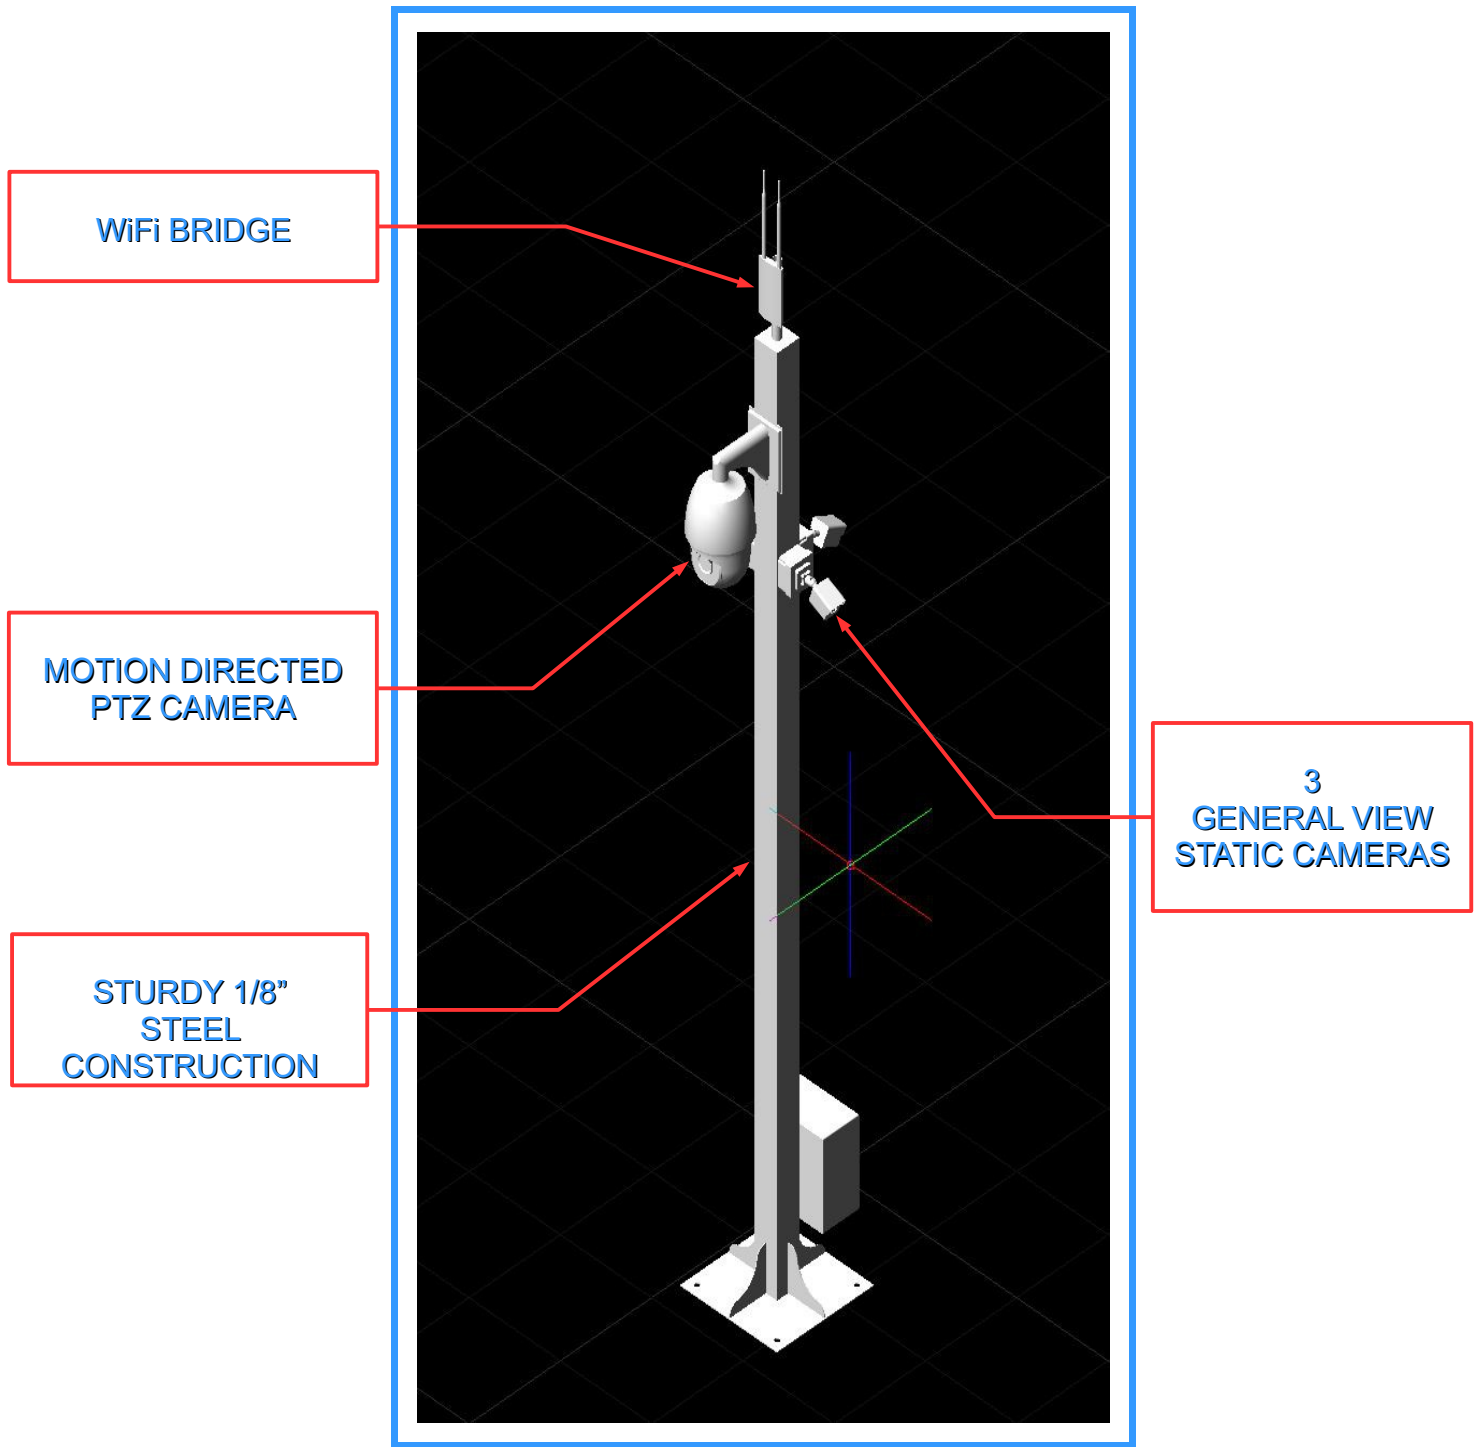

CUSTOM SURVEILLANCE POLE

GATE / ENTRANCE COVERAGE

Basic 10-15ft Surveillance Pole

GATE / ENTRANCE COVERAGE W / LICENSE PLATE CAPTURE

10-15ft License Plate Capture Surveillance Pole

EQUIPMENT / VEHICLE LOT COVERAGE

15-20ft Flood Light Surveillance Pole

BASIC KEY FEATURES

- 1080p resolution for outstanding clarity
(4K resolution is available upon request)
- designed to be installed on a 24" diameter concrete pillar
 - 120v AC at the pillar is all that is required
(solar power options available)
- If installed within range of a camera system designed by us, the cameras will come up automatically on the video server and begin recording