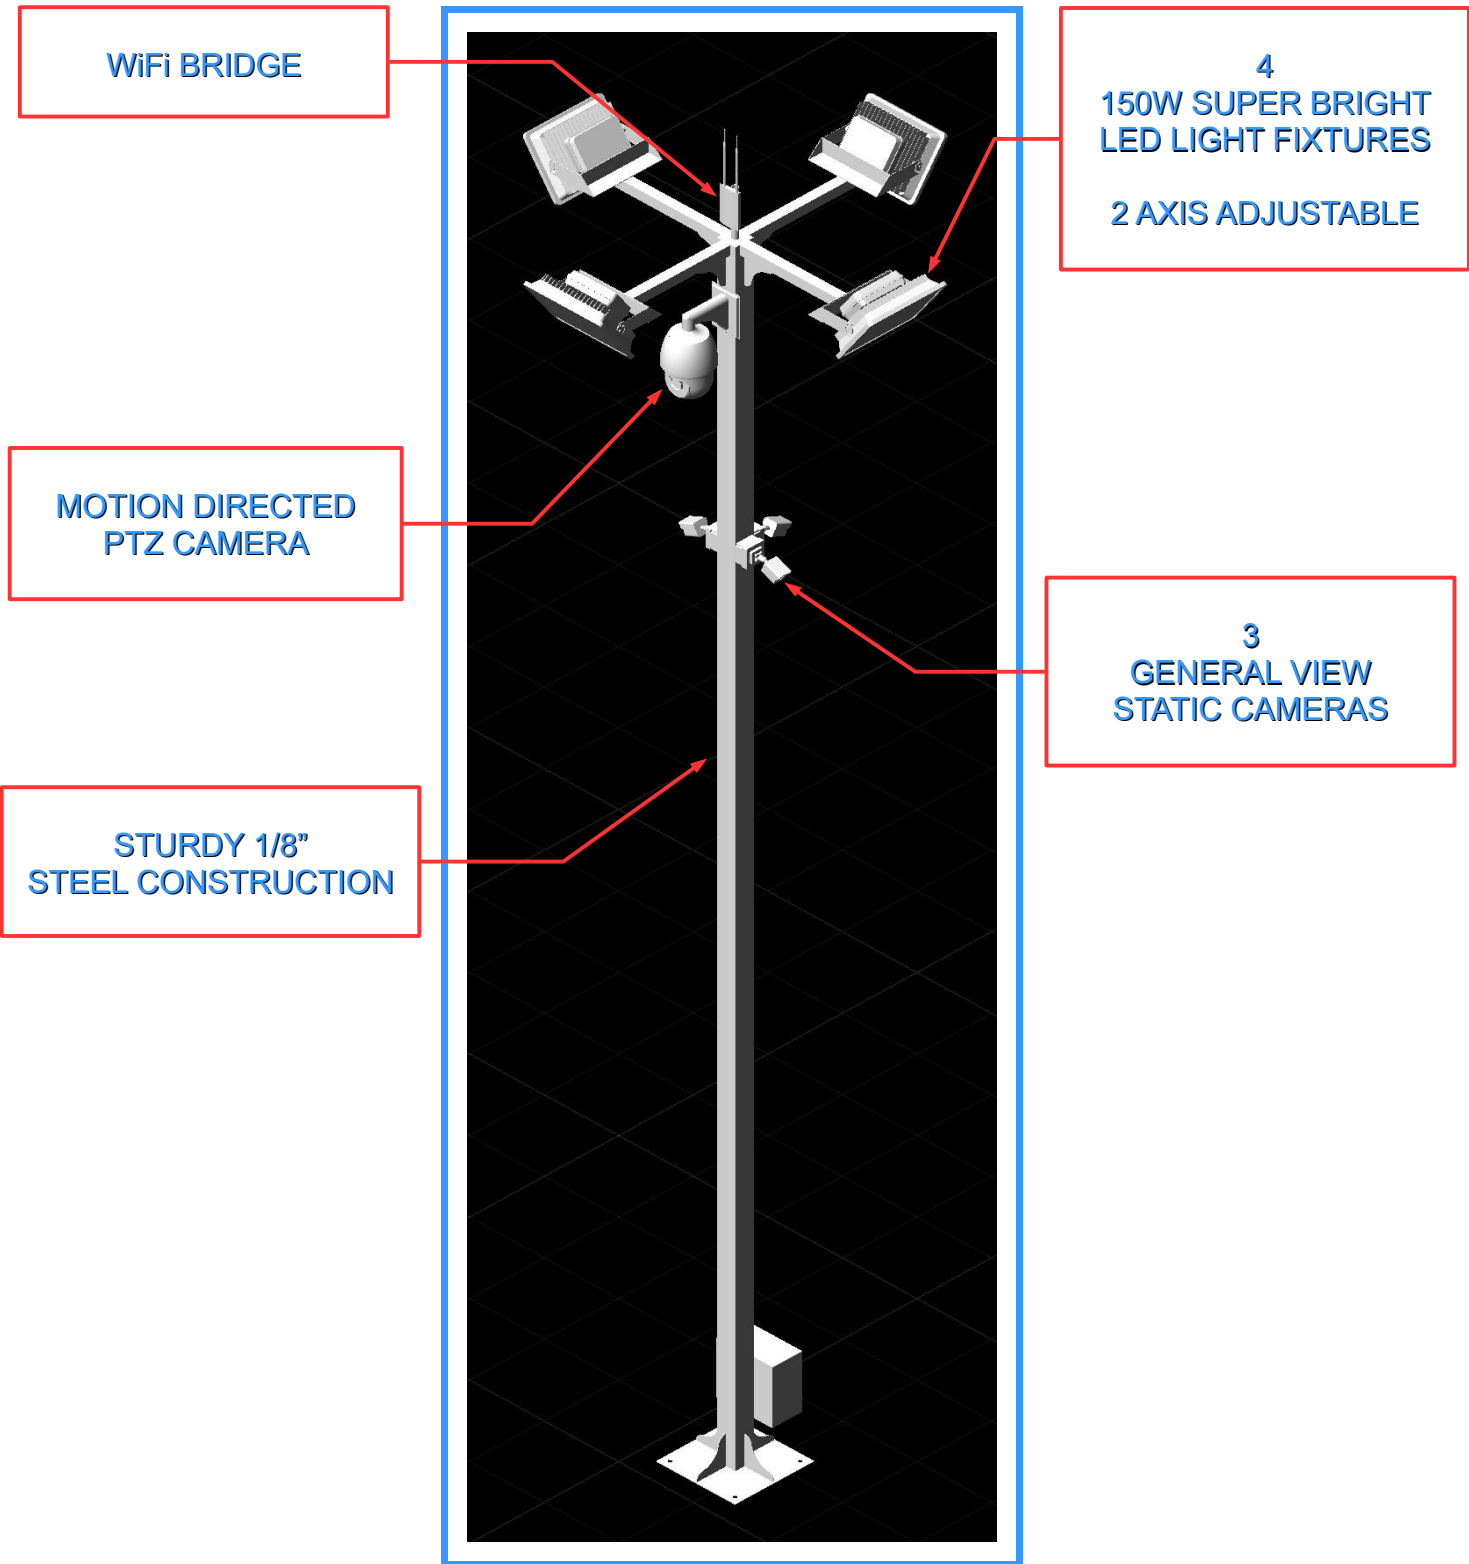

CUSTOM SURVEILLANCE POLE

GATE / ENTRANCE COVERAGE

Basic 10-15ft Surveillance Pole

GATE / ENTRANCE COVERAGE W / LICENSE PLATE CAPTURE

10-15ft License Plate Capture Surveillance Pole

EQUIPMENT / VEHICLE LOT COVERAGE

15-20ft Flood Light Surveillance Pole

BASIC KEY FEATURES

- 1080p resolution for outstanding clarity
(4K resolution is available upon request)
- designed to be installed on a 24" diameter concrete pillar
 - 120v AC at the pillar is all that is required
(solar power options available)
- If installed within range of a camera system designed by us, the cameras will come up automatically on the video server and begin recording